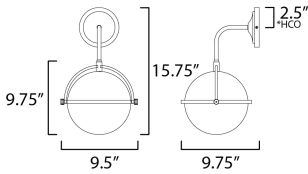

LAMPING

INPUT VOLTAGE : 120V
BULB : 1 x 60W Incandescent E26 Medium , 60W Total
BULB INCLUDED : (Not Included)
DIMMABLE : Y
LIGHTING_DIRECTION : Down